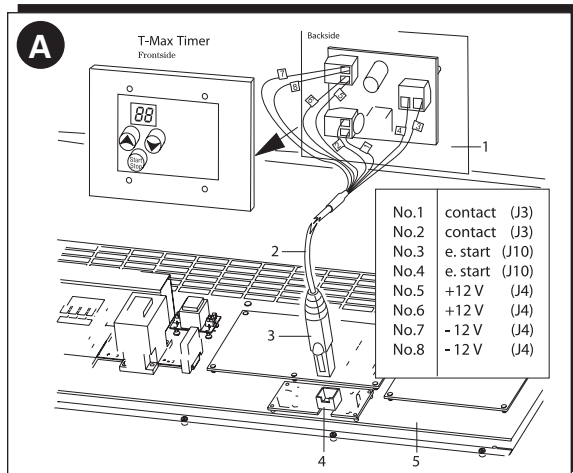

## A Location for Electrical and Timer Control

Electrical:

Three Phase, 230 Volt  
40 Amp Breaker, 8 gauge wire  
(Available in single phase upon request)

Air Conditioning:  
Single Phase, 120 volt circuit  
15 Amp Breaker

Timer Control:

T-Max control cable provide for  
12v power supply, early start and  
control circuit