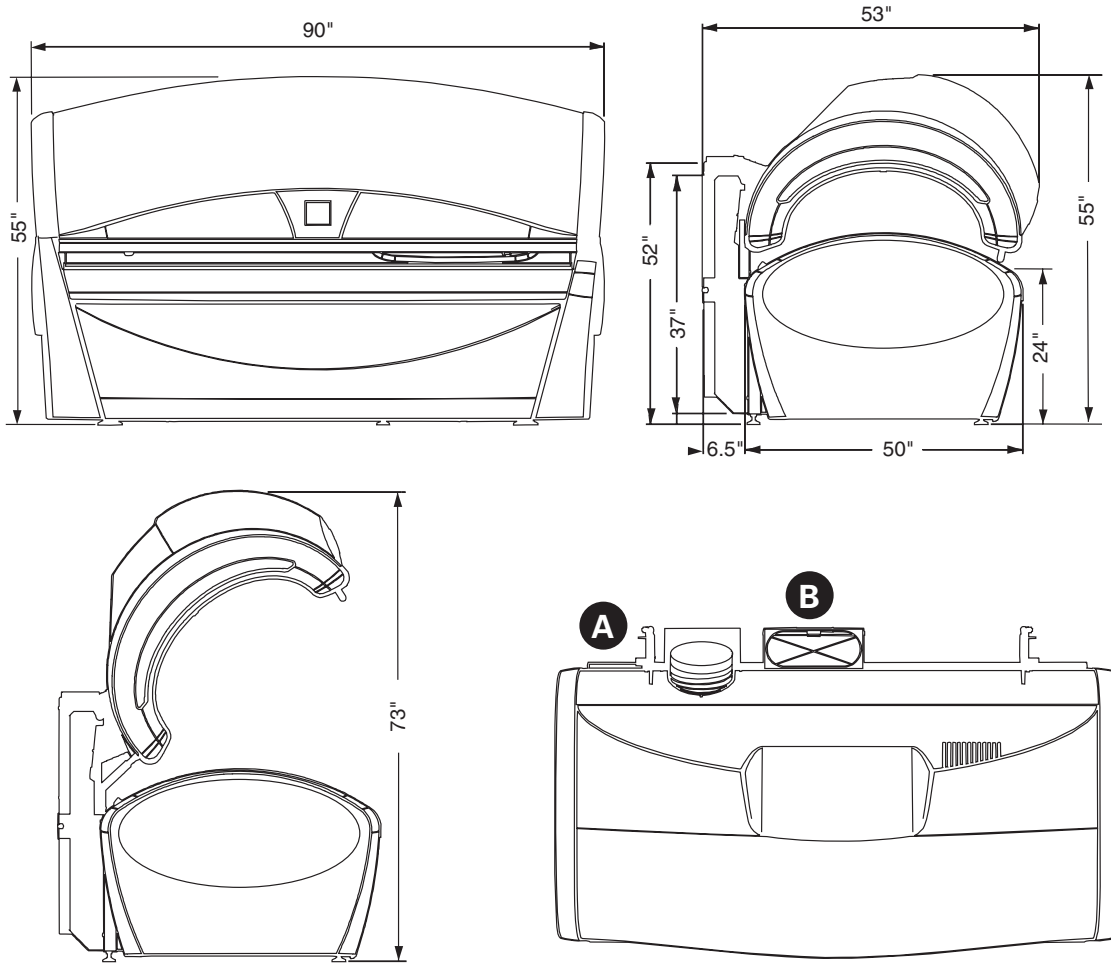

SilverBullet SE

FOOTPRINT

1040 Wilt Avenue
Ridgefield, NJ 07657
1 800 FAST TAN
(1 800 327 8826)
pcmarketinguwe.com

Dimensions & Specifications

All units need to be hardwired according to state or local regulations. No cords are provided with equipment.

A Location for Electrical and Timer Control

Electrical:

Three Phase, 230 Volt
40 Amp Breaker, 8 gauge wire
(Available in single phase upon request)

Air Conditioning:
Single Phase, 120 volt circuit
15 Amp Breaker

Timer Control:

T-Max control cable provide for
12v power supply, early start and
control circuit

B Ducting Kit

Exhaust Ducting Kit included. 12" duct
size. Hose/vent or hard duct not included.