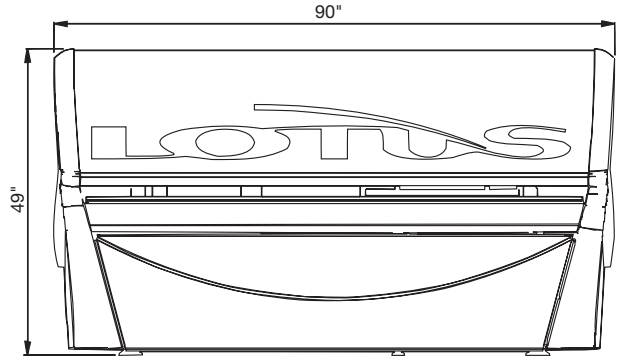

Dimensions & Specifications

All units need to be hardwired according to state or local regulations. No cords are provided with equipment.

A HARDWIRED Electrical Connection Location:
Three phase, 230 Volt,
40 AMP Breaker,
8 gauge wire.

B HARDWIRED Electrical Connection Location:
Single phase 120 Volt,
15 AMP Breaker
A/C Connection.

C Timer Connection Location:
Cord provided will hook-up
to T-Max 3A as shown.

D Exhaust Duct Location:
12" Ducting through top
of unit in rear. Ducting kit
provided with unit. Hose
or hard duct provided
by customer.