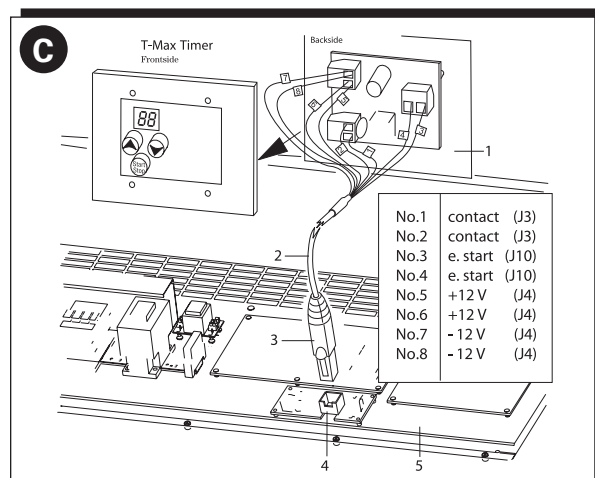

Dimensions & Specifications

All units need to be hardwired according to state or local regulations. No cords are provided with equipment.

A HARDWIRED Electrical Connection Location:
Three phase, 230 Volt,
40 AMP Breaker,
8 gauge wire.

B HARDWIRED Electrical Connection Location:
Single phase 120 Volt,
15 AMP Breaker
A/C Connection.

C Timer Connection Location:
Cord provided will hook-up
to T-Max 3A as shown.

D Exhaust Duct Location:
12" Ducting through top
of unit in rear. Ducting kit
provided with unit. Hose
or hard duct provided
by customer.