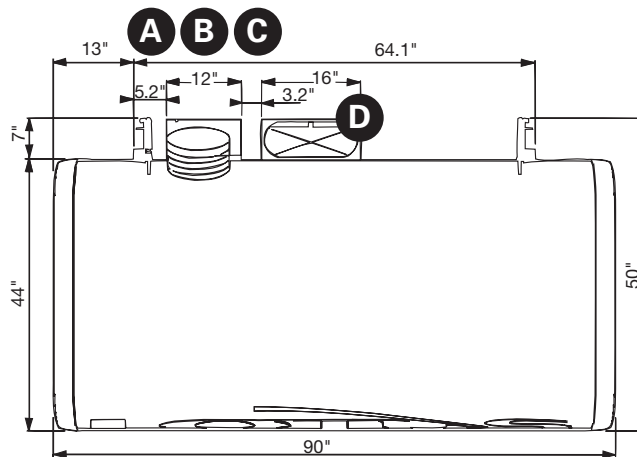

Dimensions & Specifications

All units need to be hardwired according to state or local regulations. No cords are provided with equipment.

A HARDWIRED Electrical Connection Location:
Three phase, 230 Volt,
40 AMP Breaker,
8 gauge wire.

B HARDWIRED Electrical Connection Location:
Single phase 120 Volt,
15 AMP Breaker
A/C Connection.

C Timer Connection Location:
Cord provided will hook-up
to T-Max 3A as shown.

D Exhaust Duct Location:
12" Ducting through top
of unit in rear. Ducting kit
provided with unit. Hose
or hard duct provided
by customer.