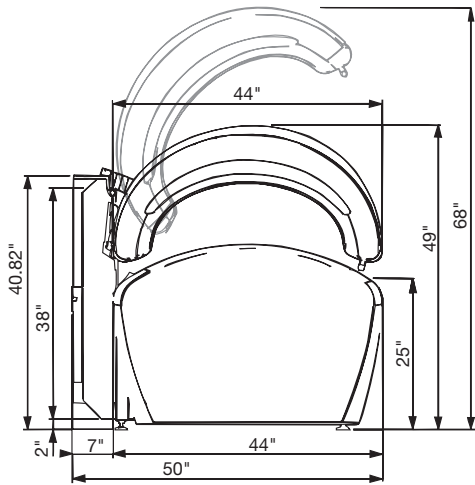

Dimensions & Specifications

All units need to be hardwired according to state or local regulations. No cords are provided with equipment.

A HARDWIRED Electrical Connection Location:
Three phase, 230 Volt,
40 AMP Breaker,
8 gauge wire.

B HARDWIRED Electrical Connection Location:
Single phase 120 Volt,
15 AMP Breaker
A/C Connection.

C Timer Connection Location:
Cord provided will hook-up
to T-Max 3A as shown.

D Exhaust Duct Location:
12" Ducting through top
of unit in rear. Ducting kit
provided with unit. Hose
or hard duct provided
by customer.