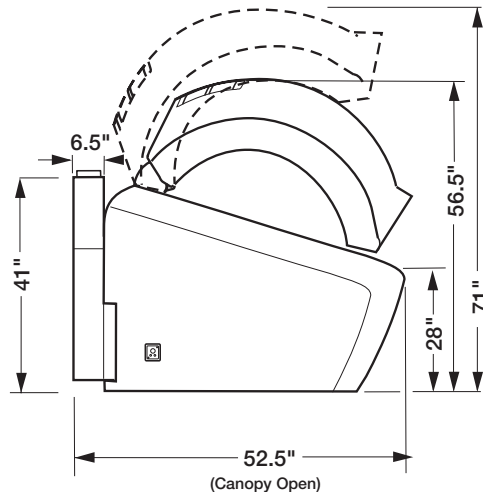

# Dimensions & Specifications

## Cayenne FOOTPRINT

1040 Wilt Avenue  
Ridgefield, NJ 07657  
1 800 FAST TAN  
(1 800 327 8826)  
pcmarketinguwe.com

- A Hardwired Electrical Connection Location:** Three phase, 230 Volt, 60 AMP Breaker, 6 gauge wire.
- B Hardwired Electrical Connection Location:** Single phase 115 Volt, 15 AMP Breaker A/C Connection & Breeze.
- C Timer Connection Location:** Cord provided will hook-up to T-Max 3A as shown.
- D RCA Jack Connection:** These are used for line signal of music source, amplifier onboard.
- E Exhaust Duct Location:** 12" Ducting through top of unit in rear. Ducting kit provided with unit. Hose or hard duct provided by customer.