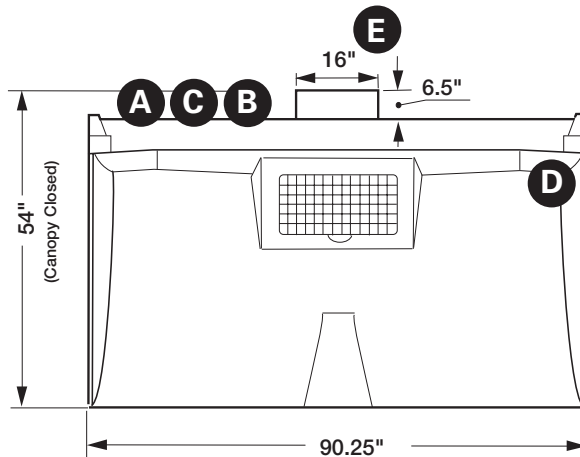

# Dimensions & Specifications

## Cayenne FOOTPRINT

1040 Wilt Avenue  
Ridgefield, NJ 07657  
1 800 FAST TAN  
(1 800 327 8826)  
pcmarketinguwe.com

- A Hardwired Electrical Connection Location:** Three phase, 230 Volt, 60 AMP Breaker, 6 gauge wire.
- B Hardwired Electrical Connection Location:** Single phase 115 Volt, 15 AMP Breaker A/C Connection & Breeze.
- C Timer Connection Location:** Cord provided will hook-up to T-Max 3A as shown.
- D RCA Jack Connection:** These are used for line signal of music source, amplifier onboard.
- E Exhaust Duct Location:** 12" Ducting through top of unit in rear. Ducting kit provided with unit. Hose or hard duct provided by customer.