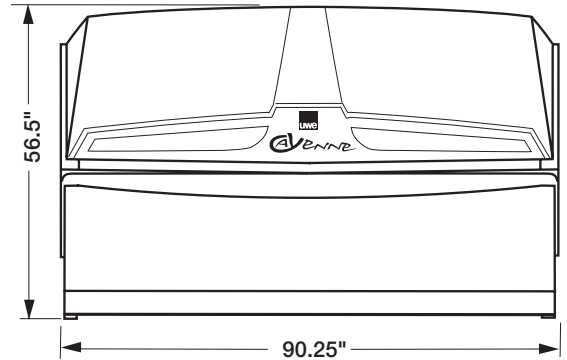

# Dimensions & Specifications

## Cayenne FOOTPRINT

1040 Wilt Avenue  
Ridgefield, NJ 07657  
1 800 FAST TAN  
(1 800 327 8826)  
pcmarketinguwe.com

- A Hardwired Electrical Connection Location:** Three phase, 230 Volt, 60 AMP Breaker, 6 gauge wire.
- B Hardwired Electrical Connection Location:** Single phase 115 Volt, 15 AMP Breaker A/C Connection & Breeze.
- C Timer Connection Location:** Cord provided will hook-up to T-Max 3A as shown.
- D RCA Jack Connection:** These are used for line signal of music source, amplifier onboard.
- E Exhaust Duct Location:** 12" Ducting through top of unit in rear. Ducting kit provided with unit. Hose or hard duct provided by customer.