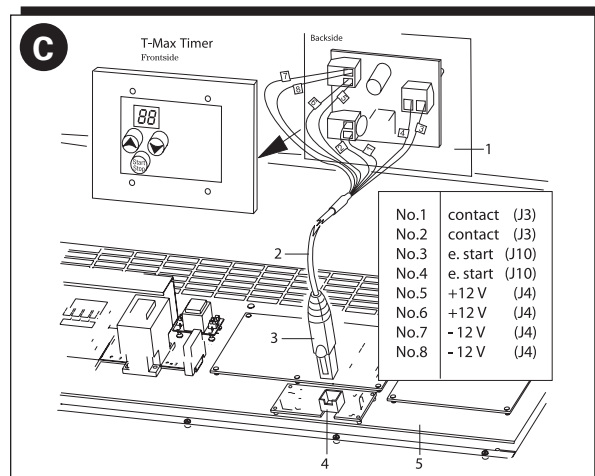

# Dimensions & Specifications

## Cayenne FOOTPRINT

1040 Wilt Avenue  
Ridgefield, NJ 07657  
1 800 FAST TAN  
(1 800 327 8826)  
pcmarketinguwe.com

- A Hardwired Electrical Connection Location:** Three phase, 230 Volt, 60 AMP Breaker, 6 gauge wire.
- B Hardwired Electrical Connection Location:** Single phase 115 Volt, 15 AMP Breaker A/C Connection & Breeze.
- C Timer Connection Location:** Cord provided will hook-up to T-Max 3A as shown.
- D RCA Jack Connection:** These are used for line signal of music source, amplifier onboard.
- E Exhaust Duct Location:** 12" Ducting through top of unit in rear. Ducting kit provided with unit. Hose or hard duct provided by customer.